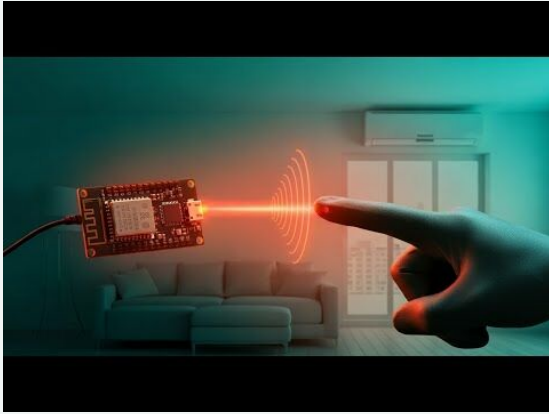

# XIAO Smart IR Mate: Smart Wi-Fi Infrared Proxy for Home Assistant (ESPHome Ready-Made Project)

[image] The XIAO IR Mate is a compact yet powerful smart infrared remote control hub designed specifically for Home Assistant. With the XIAO ESP 32-C 3 at its core, it seamlessly integrates with Home Assistant, allowing you to directly control your traditional infrared home appliances, such as TVs, air conditioners, and fans, via your mobile phone or automation routines. Featuring one-touch

# Overview

---

Figure 1. 109 2X

[image] The XIAO IR Mate is a compact yet powerful smart infrared remote control hub designed specifically for Home Assistant. With the XIAO ESP 32-C 3 at its core, it seamlessly integrates with Home Assistant, allowing you to directly control your traditional infrared home appliances, such as TVs, air conditioners, and fans, via your mobile phone or automation routines. Featuring one-touch learning, and haptic feedback, it's the ultimate tool for making your traditional devices smart.

# Product Gallery

Figure 1. Hqdefault 154

Figure 2. 109990586 Xiao Smart Ir Mate

Figure 3. 109990586 Xiao Smart Ir Mate

Figure 4. 109990586 Xiao Smart Ir Mate

Figure 5. 109990586 Xiao Smart Ir Mate

Figure 6. 109990586 Xiao Smart Ir Mate

## Seeed Studio XIAO ESP32-C3

Seeed Studio XIAO ESP32-C3	
Item	Details
Main Controller	
Wireless Connectivity	Wi-Fi 2.4GHz & BLE (Available for custom development)
Power Supply	5V, via XIAO ESP32-C3's USB Type-C
IR Transmission	3x High-power IR LEDs for 360° coverage
IR Reception	1x High-sensitivity IR receiver
Onboard Interfaces	Touch Sensor Vibration Motor Status Indicator Light Reset Button
Software	Pre-flashed ESPHome firmware, with native Home Assistant support
Dimensions	Diameter: 65mm Height: 19mm