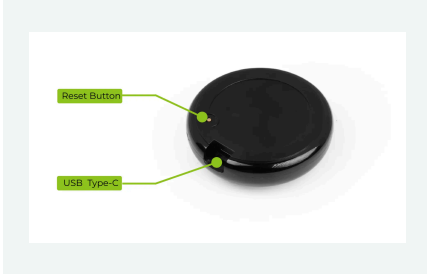

## Seeed Studio XIAO ESP32-C3

Seeed Studio XIAO ESP32-C3	
Item	Details
Main Controller	
Wireless Connectivity	Wi-Fi 2.4GHz & BLE (Available for custom development)
Power Supply	5V, via XIAO ESP32-C3's USB Type-C
IR Transmission	3x High-power IR LEDs for 360° coverage
IR Reception	1x High-sensitivity IR receiver
Onboard Interfaces	Touch Sensor Vibration Motor Status Indicator Light Reset Button
Software	Pre-flashed ESPHome firmware, with native Home Assistant support
Dimensions	Diameter: 65mm Height: 19mm

# Hardware Overview

Figure 1. Image 109990586