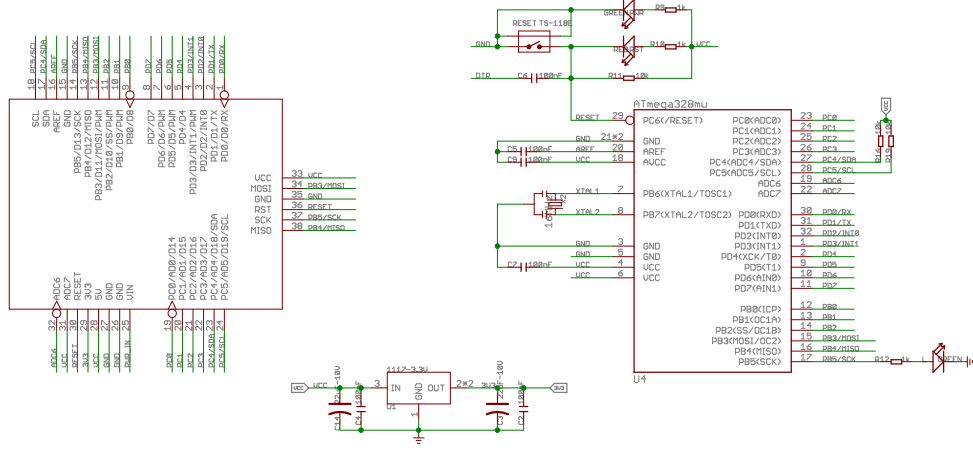

REV	Description	DATE	BY
v1.1	Changing CH340T into CP2102N	2016/12/22	weifeng.zeng

Seed Studio

TITLE: Seeeduino Lotus v1.1

CC-BY-SA

Design: weifeng.zeng

Check:

Date: 2016/12/22 16:37:25

Vision:

Sheet: 1/1

SeedStudio

TITLE: Seeeduino Lotus v1.1

Design: weifeng.zeng

Check: Bruce

Date: 2016/12/22 16:37:25

Vision:

Sheet: 1/1