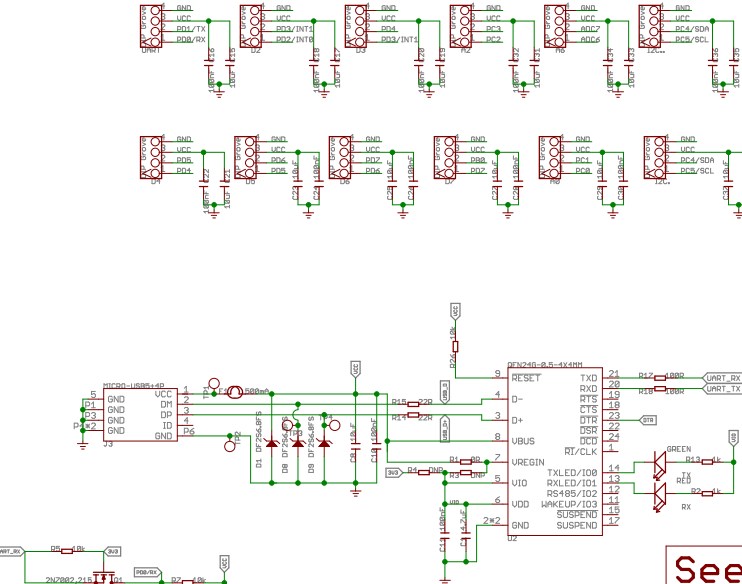

Sheet: 1/1

SeedStudio

TITLE: Seeeduino Lotus v1.1

Design: weifeng.zeng

Check: Bruce

Date: 2016/12/22 16:37:25

Vision:

Sheet: 1/1