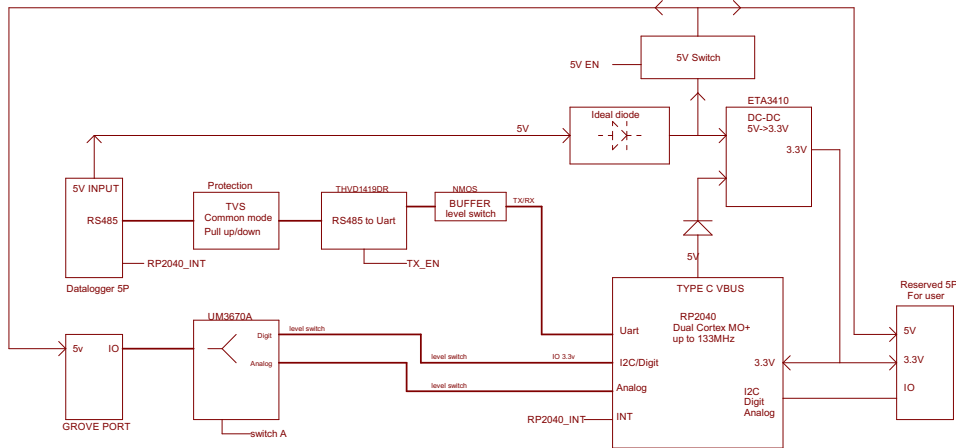

REV	Description	DATE	BY
v1.0	Initial Version	2022.4.22	zzh

Seed Studio

TITLE: SenseCAP S2110 Sensor Builder

Design: zzh

Check: Bruce

Date: 2022/4/22 17:31:51

Vision:

Sheet: 1/1

Seed Studio

TITLE: SenseCAP S2110 Sensor Builder

Design: zzh

Check: Bruce

Date: 2022/4/22 17:31:51

Vision:

Sheet: 1/1

Seed Studio	TITLE: SenseCAP S2110 Sensor Builder	Design: zzh	Check: Bruce
		Date: 2022/4/22 17:31:51	Sheet: 1/1

Seed Studio	TITLE: SenseCAP S2110 Sensor Builder	Design: zzh	Check: Bruce
		Date: 2022/4/22 17:31:51	Sheet: 1/1