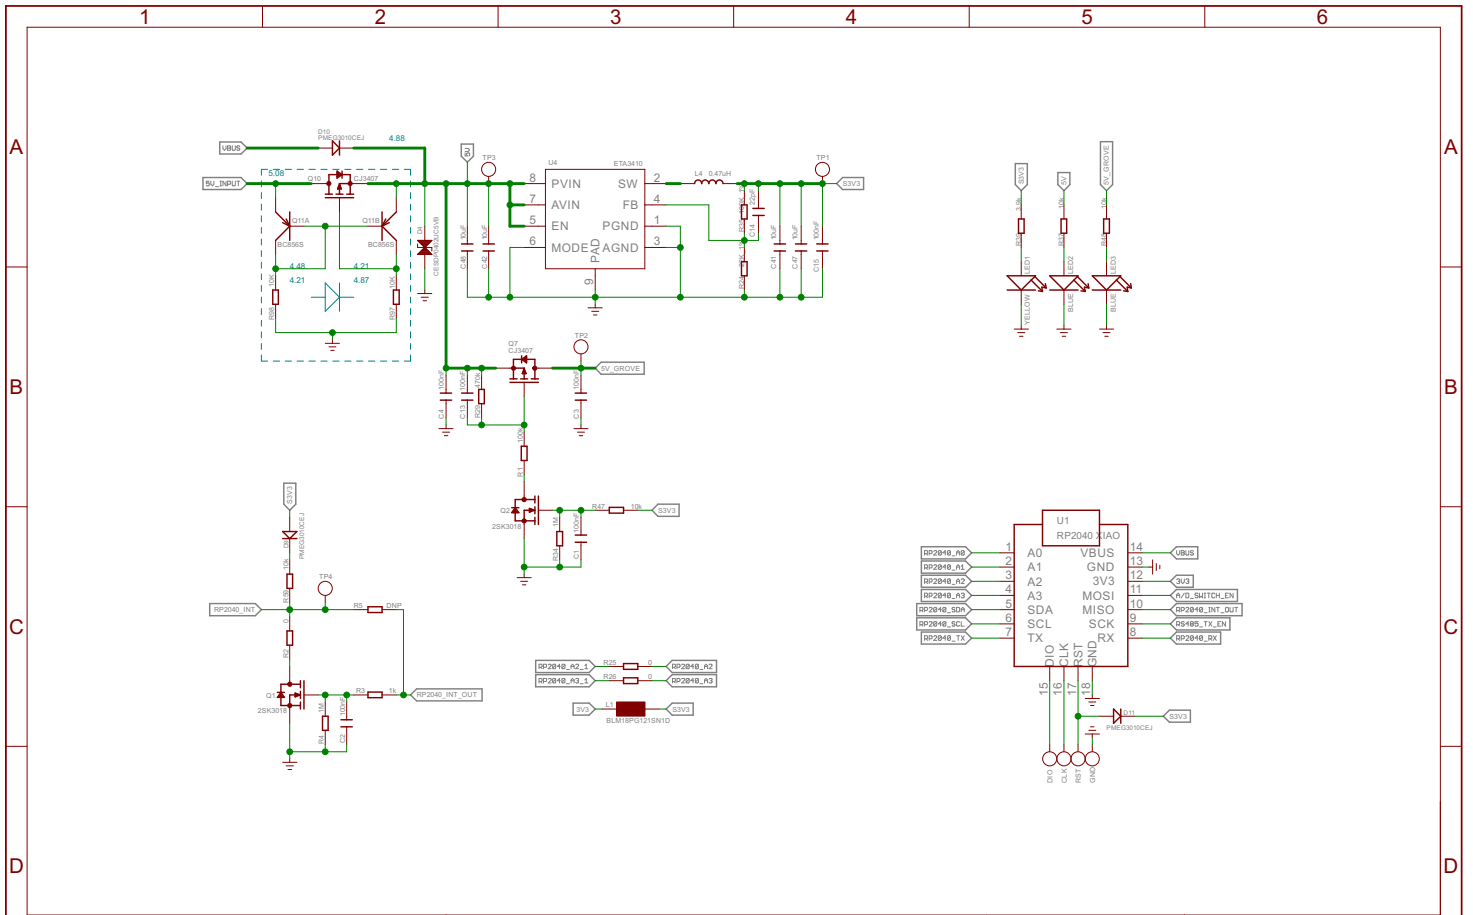

REV	Description	DATE	BY
v1.0	Initial Version	2022.4.22	zzh

Seed Studio

TITLE: SenseCAP S2110 Sensor Builder

Design: zzh

Check: Bruce

Date: 2022/4/22 17:31:51

Vision:

Sheet: 1/1

Seed Studio

TITLE: SenseCAP S2110 Sensor Builder

Design: zzh

Check: Bruce

Date: 2022/4/22 17:31:51

Vision:

Sheet: 1/1

Seed Studio	TITLE: SenseCAP S2110 Sensor Builder	Design: zzh	Check: Bruce
		Date: 2022/4/22 17:31:51	Sheet: 1/1

Seed Studio	TITLE: SenseCAP S2110 Sensor Builder	Design: zzh	Check: Bruce
		Date: 2022/4/22 17:31:51	Sheet: 1/1