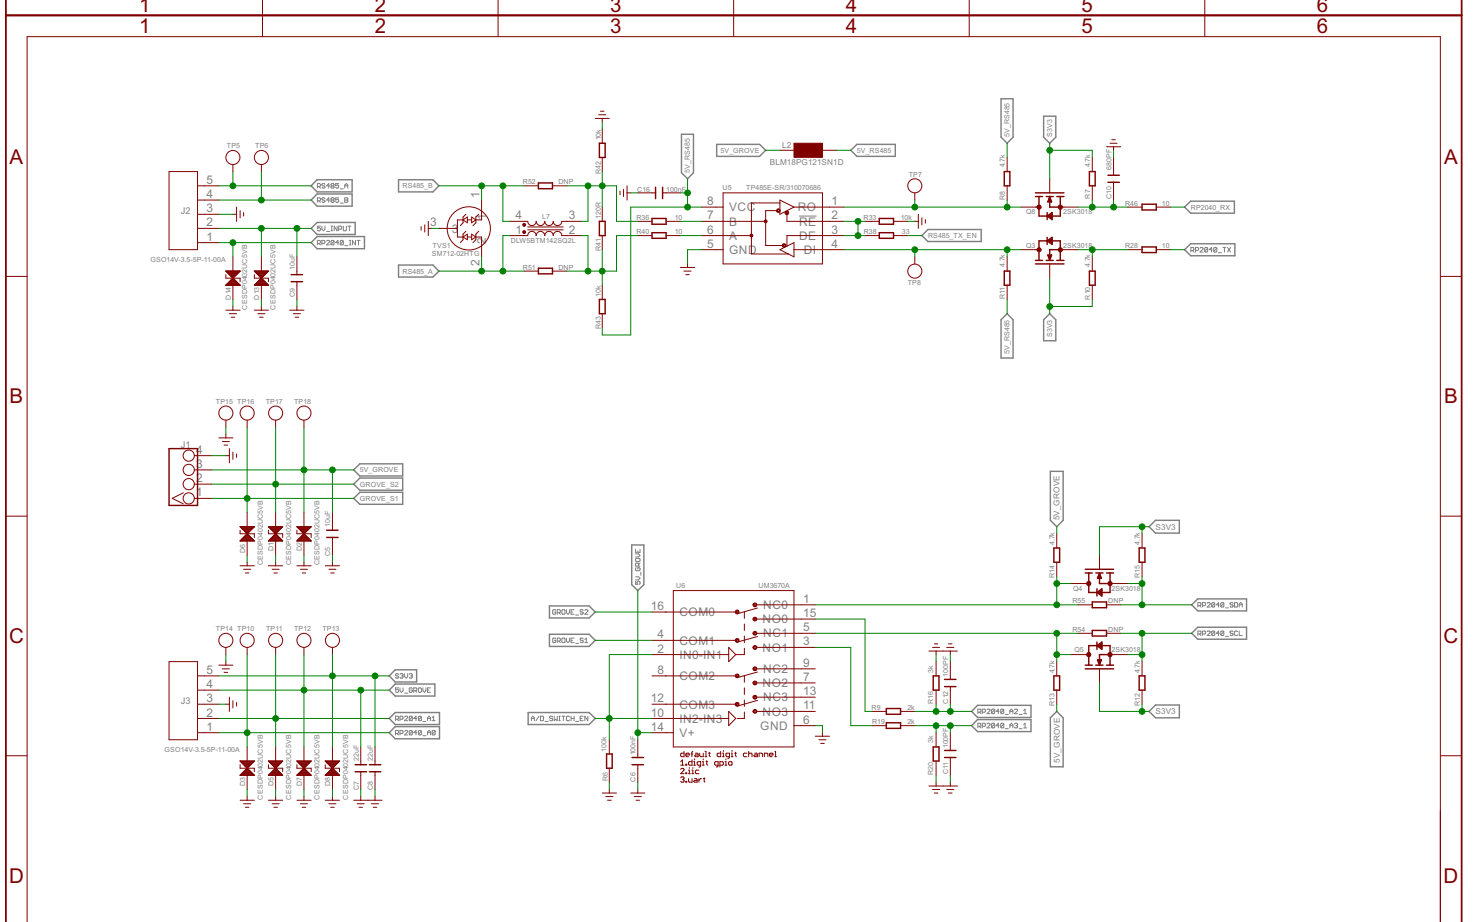

REV	Description	DATE	BY
v1.0	Initial Version	2022.4.22	zzh

Seed Studio

TITLE: SenseCAP S2110 Sensor Builder

Design: zzh

Check: Bruce

Date: 2022/4/22 17:31:51

Vision:

Sheet: 1/1

Seed Studio

TITLE: SenseCAP S2110 Sensor Builder

Design: zzh

Check: Bruce

Date: 2022/4/22 17:31:51

Vision:

Sheet: 1/1

Seed Studio	TITLE: SenseCAP S2110 Sensor Builder	Design: zzh	Check: Bruce
		Date: 2022/4/22 17:31:51	Sheet: 1/1

Seed Studio	TITLE: SenseCAP S2110 Sensor Builder	Design: zzh	Check: Bruce
		Date: 2022/4/22 17:31:51	Sheet: 1/1